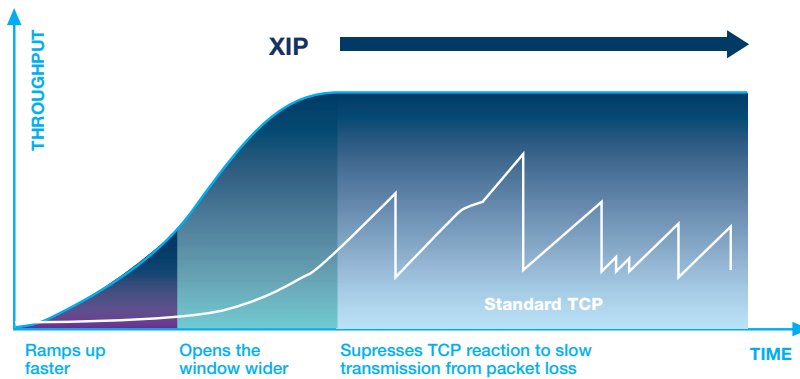

CDN Features

Intelligent Video Streaming

- **Integrated, Rules-Based Transcoding.** Our transcoding solution automatically converts video content into the most popular Internet formats, allowing your content to reach a broad audience without additional management and development costs. We create optimized files compatible with:
  - The Adobe®Flash® platform, including Dynamic Streaming
  - Microsoft® Silverlight®, including Smooth Streaming
  - iPhone® and iPad™ with HTML5 embed code
- **Adaptive Bitrate.** Our real-time, continuous bitrate adjustment dynamically adapts the streams based on the capabilities and bandwidth of your customers, ensuring the best quality video is delivered to a particular device.
- **Live On-Demand.** XIP enabled streaming provides an instant, always-on streaming experience that eliminates buffering time and reduces the likelihood of an interruption in play. This allows for a flawless viewing experience.
- **Token-Based Authentication.** Using token-based authentication, which relies on a strengthened log-on, we ensure that only pre-authorized viewers can access your content, giving you the most complete media delivery solution in the industry.

Application and Site Acceleration

- **Transparent Caching.** Utilizing Origin Pull, you can reduce bandwidth, decrease overhead and lower overall load on your web server. Cacheable content is moved closer to the edge of the network, getting you closer to your end user.
- **Secure Socket Layer (SSL).** We provide acceleration for third party and shared SSL certificates worldwide. A seamless, secure experience results in fewer abandoned transactions, increased customer satisfaction and more repeat customers.
- **Cache Purge Management.** Our Cache Manager interface provides the flexibility to submit cache purge jobs on a one-time or recurring basis. You are able to remove content from the CDN edge easily and quickly.
- **Route Optimizing Technology.** Our solution leverages MIRO to deliver your content across the highest performing route to your end user.
- **TCP Acceleration.** Our CDN is integrated with our XIP service, optimizing the TCP stack, making better use of the intelligence in packet processing and acknowledgments. Your content is delivered faster than ever to end users.

Reporting

- **Robust Reporting.** Our reporting provides intelligent tools with historical visibility, turning your raw data into actionable information.